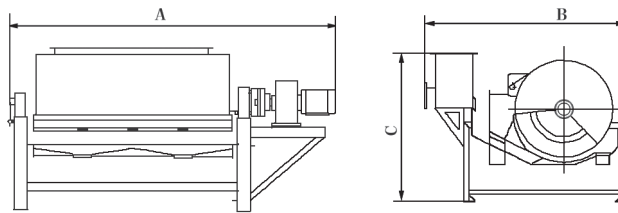

Drum Length(dm)  
 Drum Diameter(dm)  
 Countercurrent Tank  
 Drum Type  
 Magnetic Separator  
 Magnetic System with Rare Earth Magnetic steel  
 Double- Drum Type

Appearance Size

General Technical Parameters:

	Drum	Drum		30% / h				

旋转方向  
Rotary Direction  
刮板

Appearance Size

Work Principle

General Technical Parameters:

General Technical Parameters:								