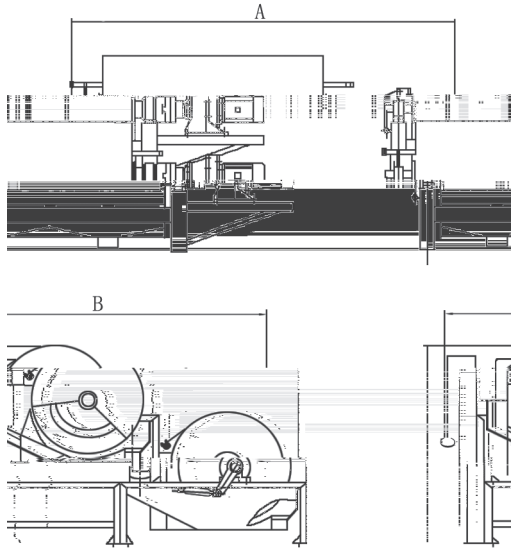

Drum Length(dm)  
 Drum Diameter(dm)  
 Countercurrent Tank  
 Drum Type  
 Magnetic Separator  
 Magnetic System with Rare Earth Magnetic steel  
 Double- Drum Type

Appearance Size

General Technical Parameters:

	Drum	Drum		30% / h				

旋转方向  
Rotary Direction  
刮板

Appearance Size

Work Principle

General Technical Parameters:

General Technical Parameters:								